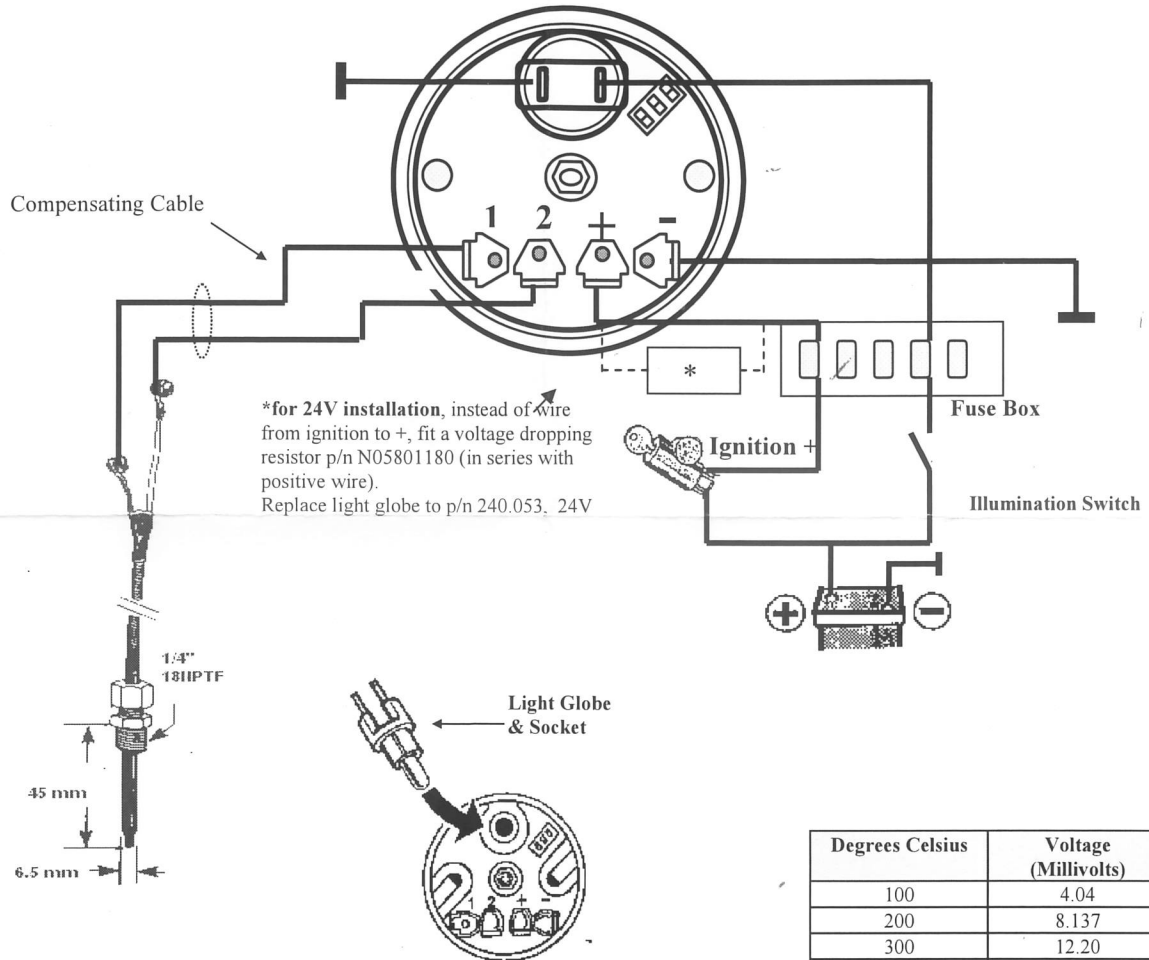

WWG Vision Pyrometer Kit 100-900 °C – 12V

p/n 310.159 Kit

Fitting Instructions

Kit includes:

Qty	Part Number	Description	Details
1	310015009	Pyrometer gauge	52 mm diam. + 12V
1	320.714	Thermocouple Kit	Non-bonded junction
1	320.059	Boss	
1	240.035	5 mtrs. Loom	Special compensating loom

Gauge	Terminal 1	Terminal 2
Loom	White (-)	Blue (+)
Loom	Red (-)	Brown (+)
Thermocouple	Red (-)	Yellow (+)

(Loom's copper wire goes on gauge #2 terminal)

Degrees Celsius	Voltage (Millivolts)
100	4.04
200	8.137
300	12.20
400	16.4
500	20.64
600	24.902
700	29.128
800	33.277
900	37.325

Gauge Power Input	+ 12V	- Negative
-------------------	-------	------------

FA 7 Apr 2008 WWG Pyro Kit